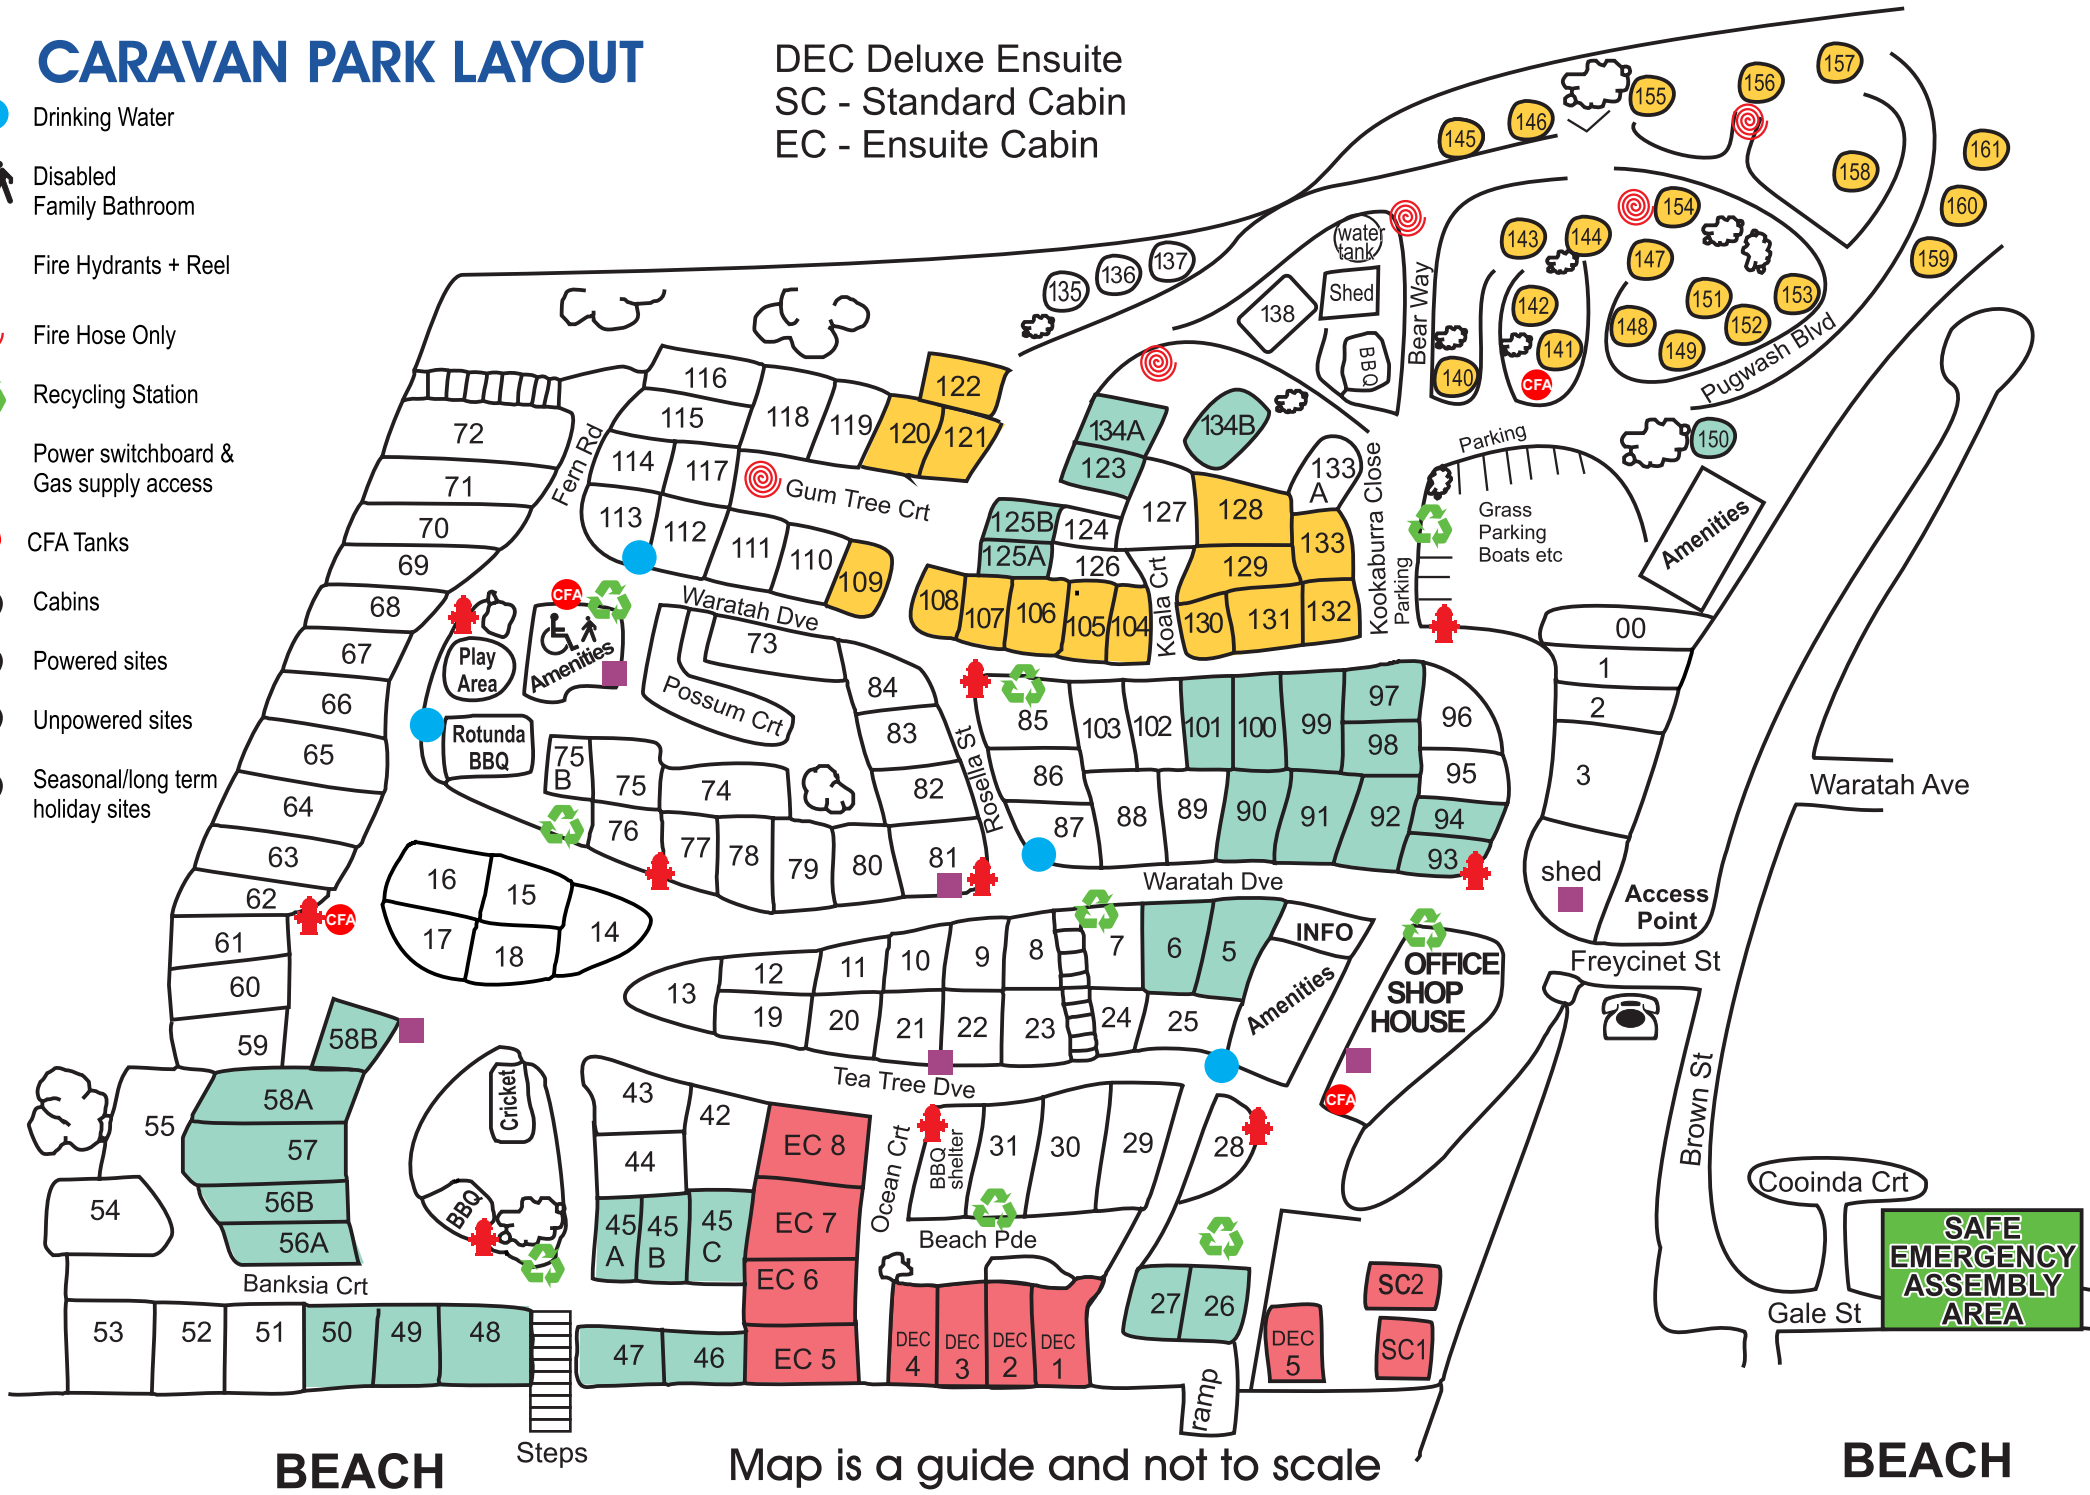

CARAVAN PARK LAYOUT

DEC Deluxe Ensuite
 SC - Standard Cabin
 EC - Ensuite Cabin

-  Drinking Water
-  Disabled Family Bathroom
-  Fire Hydrants + Reel
-  Fire Hose Only
-  Recycling Station
-  Power switchboard & Gas supply access
-  CFA Tanks
-  Cabins
-  Powered sites
-  Unpowered sites
-  Seasonal/long term holiday sites

Map is a guide and not to scale

BEACH

BEACH